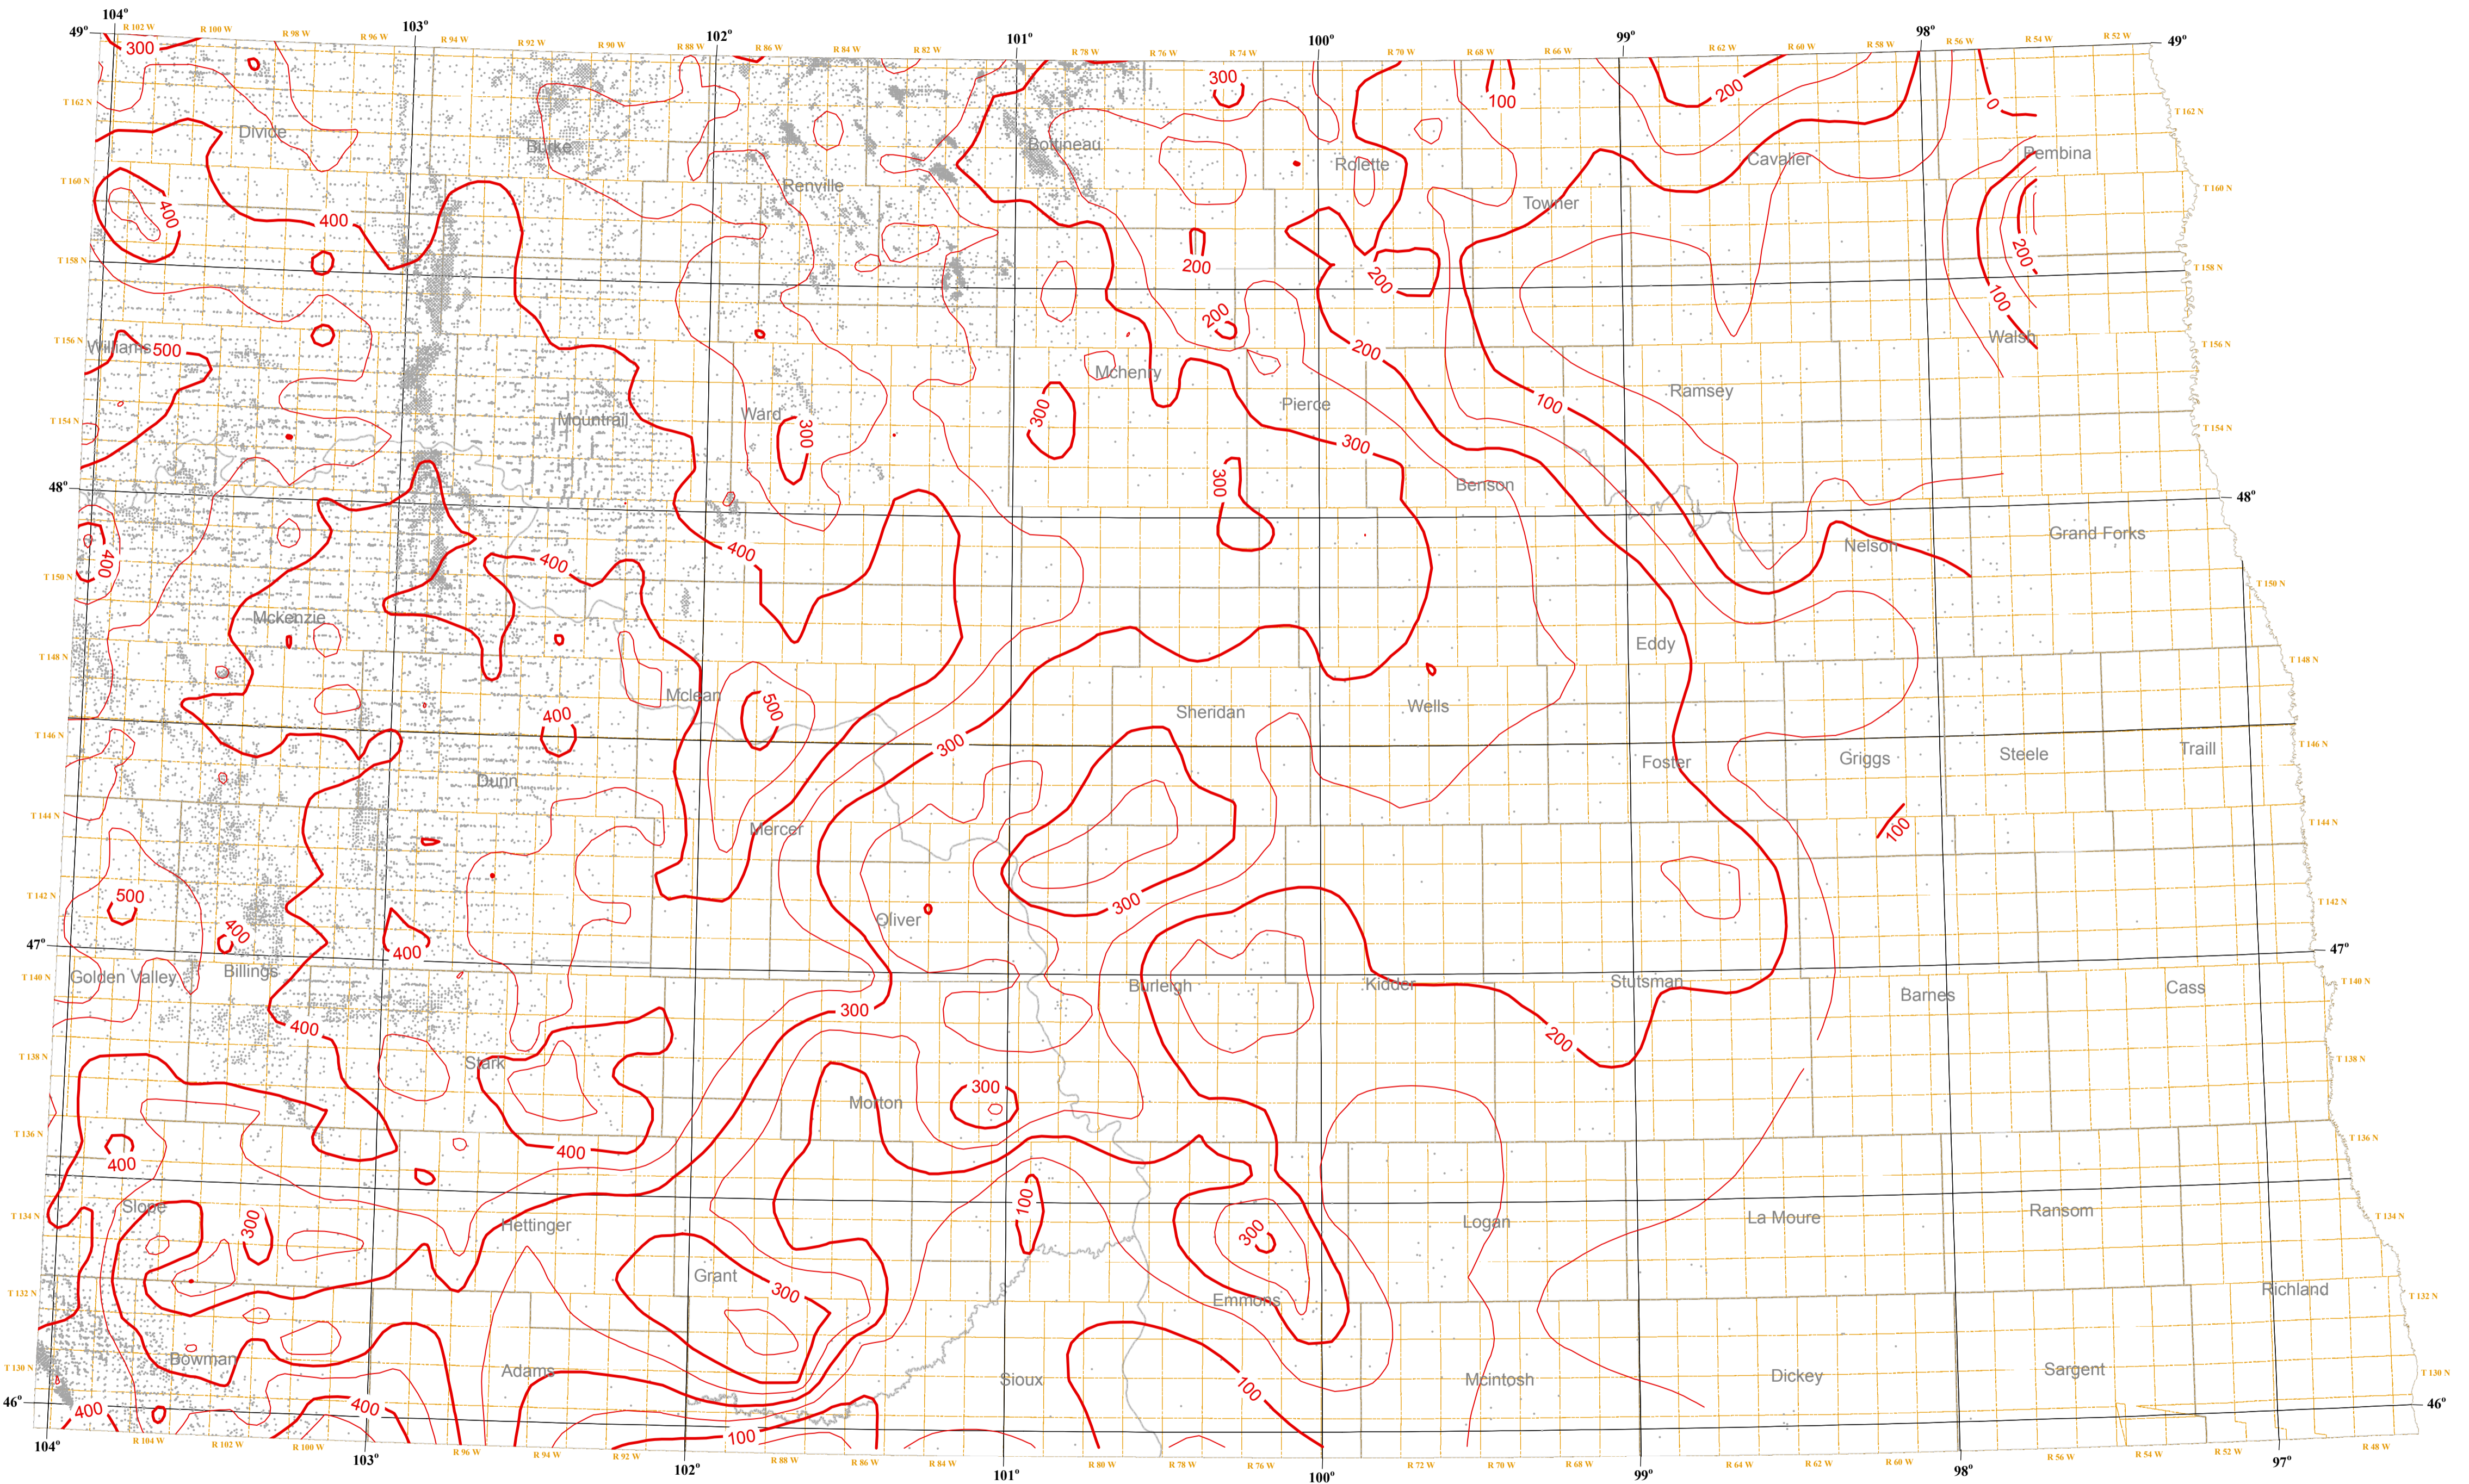

Isopach Map Of The Cretaceous Inyan Kara Formation in North Dakota

Julie A. LeFever

2015

Explanation

- Isopach of Inyan Kara Formation
Isopach Interval = 50 feet
- Township Boundaries
- 100K Sheet Boundaries
- County Boundaries
- Control Points

Scale 1:1,000,000